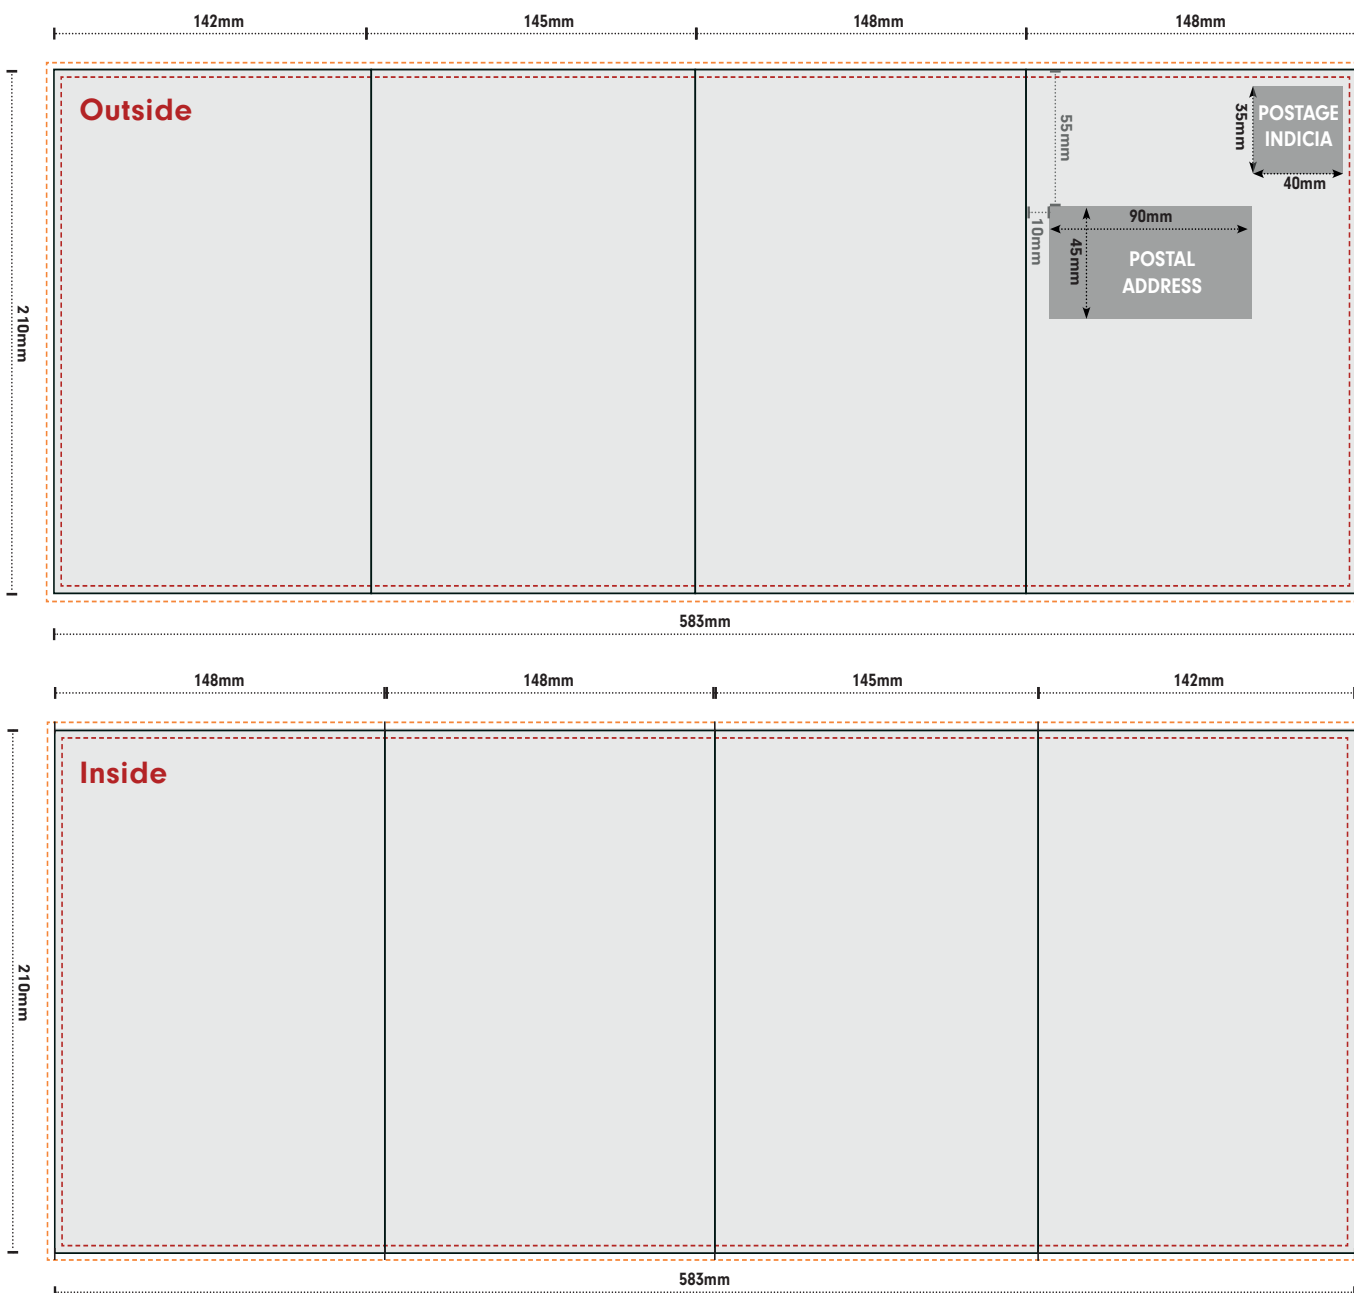

## A5 8PP OPM

If designing a OPM you will need to include the Postage Indica and address as shown.

## Postal Address

This is fixed to being 10mm from the left and 55mm from the top. The postal address area needs to be 90x45mm and left completely clear.

## Postal Indicia

This is fixed, 6mm from the top and side. The postal indicia area needs to be 40x35mm and left completely clear.

## Please note

If you are not designing a OPM the entire 583 x 210mm area can be filled with your design.