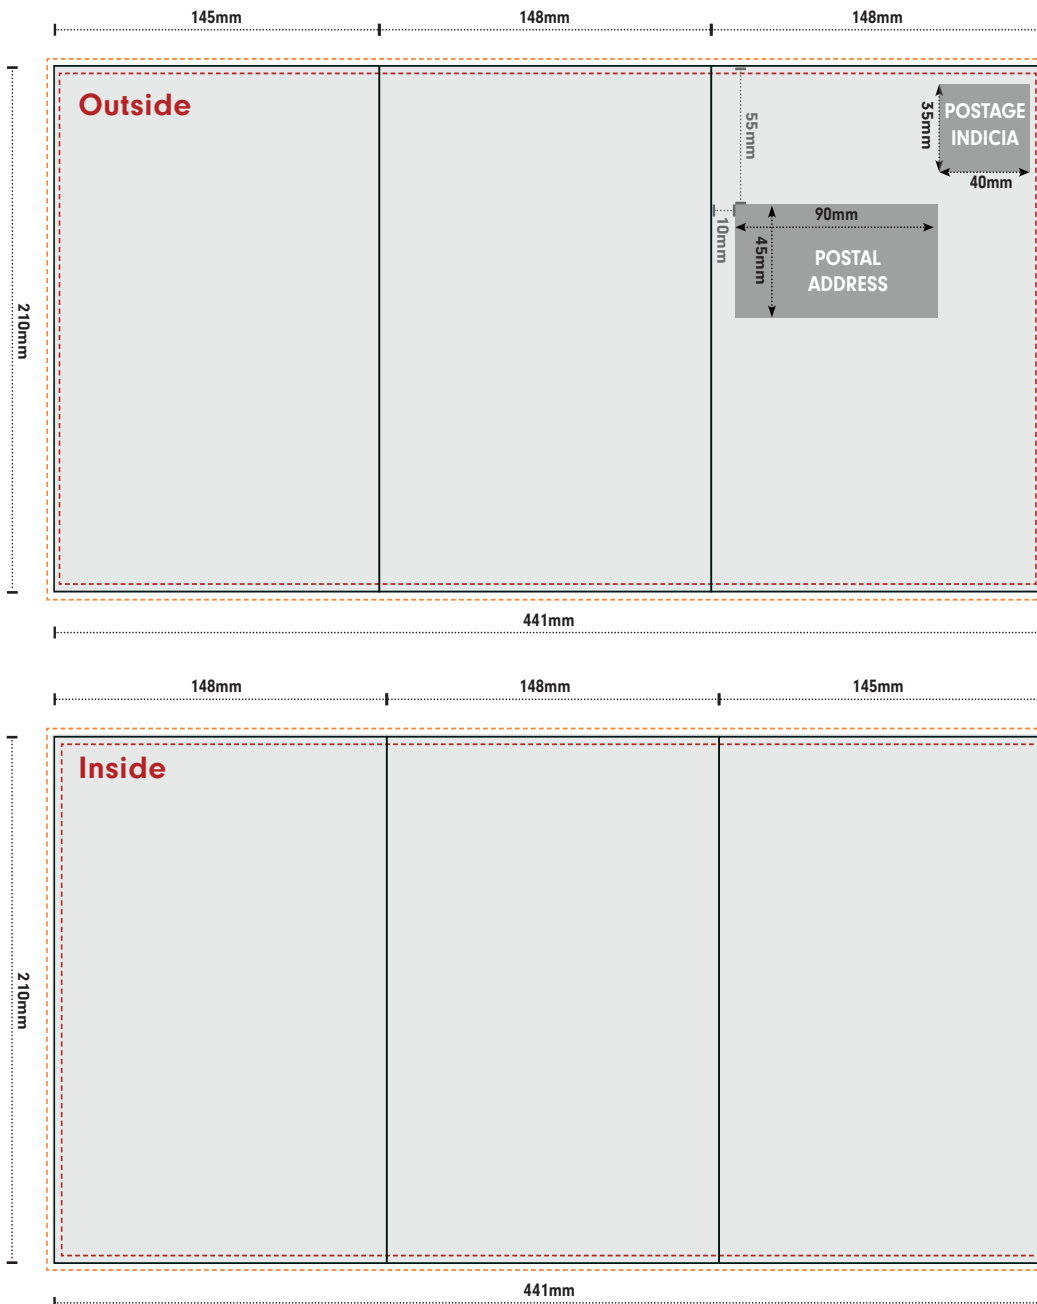

A5 6PP

All you need to do is provide a Hi-resolution PDF or packaged InDesign file with 3mm bleed and printers marks. If you have any queries please call us on 01159 399 797

A5 6PP OPM

If designing a OPM you will need to include the Postage Indica and address as shown.

Postal Indicia

This is fixed, 6mm from the top and side. The postal indicia area needs to be 40x35mm and left completely clear.

Margin

Set your margins to 3mm around all edges. Inside this is your safe area, ensure you keep important text and images within this.

Crop

Please include these when exporting your artwork to a PDF format.

Postal Address

This is fixed to being 10mm from the left and 55mm from the top. The postal address area needs to be 90x45mm and left completely clear.

Please note

If you are not designing a OPM the entire 441 x 210mm area can be filled with your design.

Bleed

3mm is essential especially when images, colour or text goes to the edge of your page.