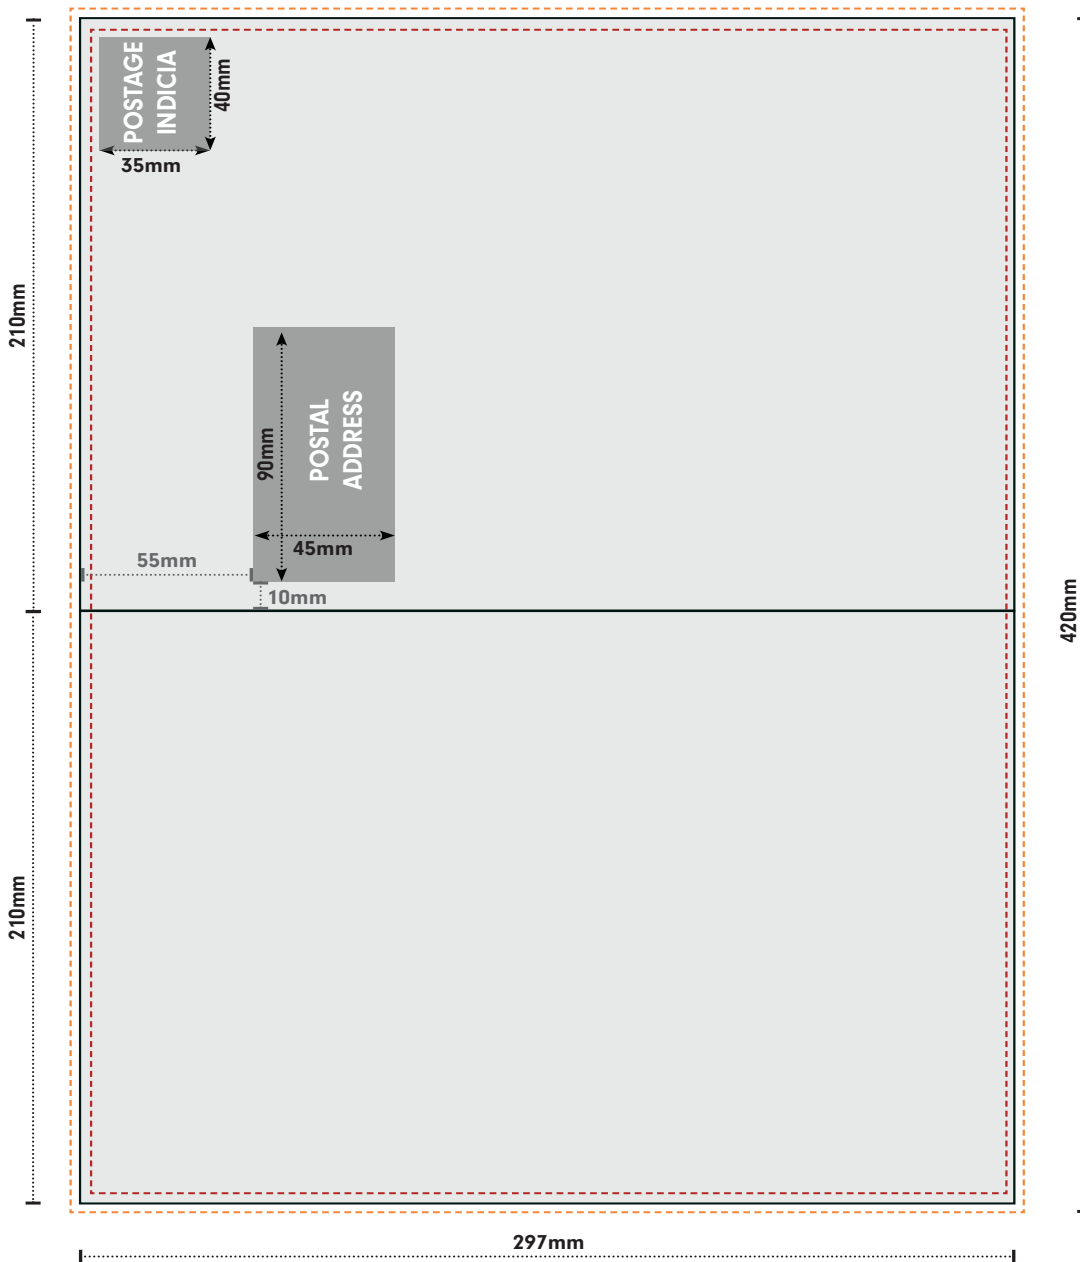

A4 4PP

All you need to do is provide a Hi-resolution PDF or packaged InDesign file with 3mm bleed and printers marks. If you have any queries please call us on 01159 399 797

Margin

Set your margins to 3mm around all edges. Inside this is your safe area, ensure you keep important text and images within this.

Bleed

3mm is essential especially when images, colour or text goes to the edge of your page.

Crop

Please include these when exporting your artwork to a PDF format.

A4 4PP OPM

If designing a OPM you will need to include the Postage Indicia and address as shown.

Postal Address

This is fixed to being 10mm from the left and 55mm from the top. The postal address area needs to be 90x45mm and left completely clear.

Postal Indicia

This is fixed, 6mm from the top and side. The postal indicia area needs to be 40x35mm and left completely clear.

A4 4PP OPM ONLY

Please note

If you are not designing a OPM the entire 420 x 297mm area can be filled with your design.